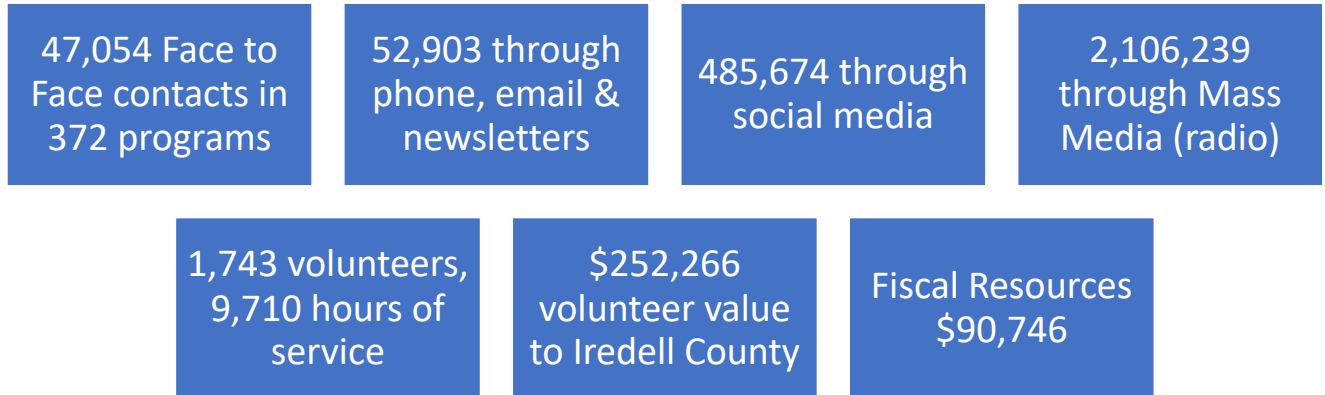

Cooperative Extension 2019 & 2020

Overall Impact to Iredell County

Animal Agriculture & Field Crops

Horticulture

Pestide Education and Certification

462 Private Applicators, 82 New certifications

1,060 Commercial Applicators with a Potential salary difference of \$2,730,825

Local Foods

Hosted NC Agritunity Regional Conference in 2019 & 2020

232 attendees, 88% improving a best management practice from knowledge gained

\$75,000 indicated profitability from programs

Food Safety & Nutrition