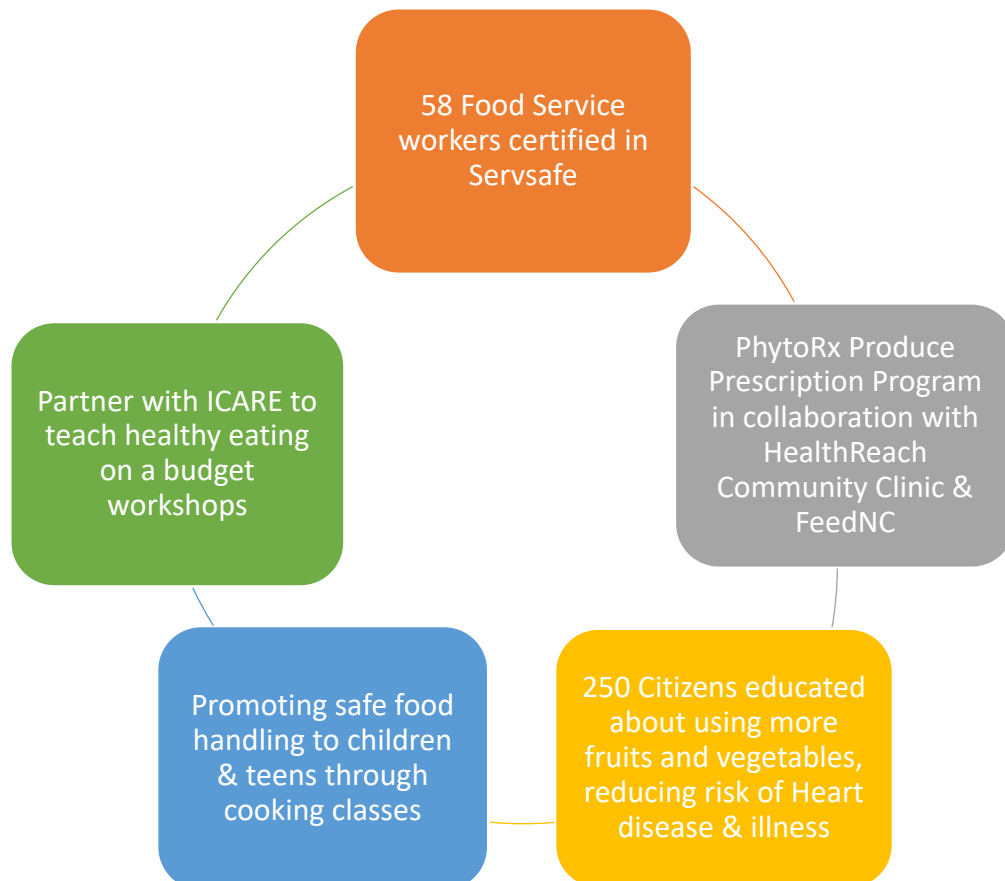

Cooperative Extension 2019 & 2020

Overall Impact to Iredell County

Animal Agriculture & Field Crops

Horticulture

Pestide Education and Certification

462 Private Applicators, 82 New certifications

1,060 Commercial Applicators with a Potential salary difference of \$2,730,825

Local Foods

Hosted NC Agritunity Regional Conference in 2019 & 2020

232 attendees, 88% improving a best management practice from knowledge gained

\$75,000 indicated profitability from programs

Food Safety & Nutrition