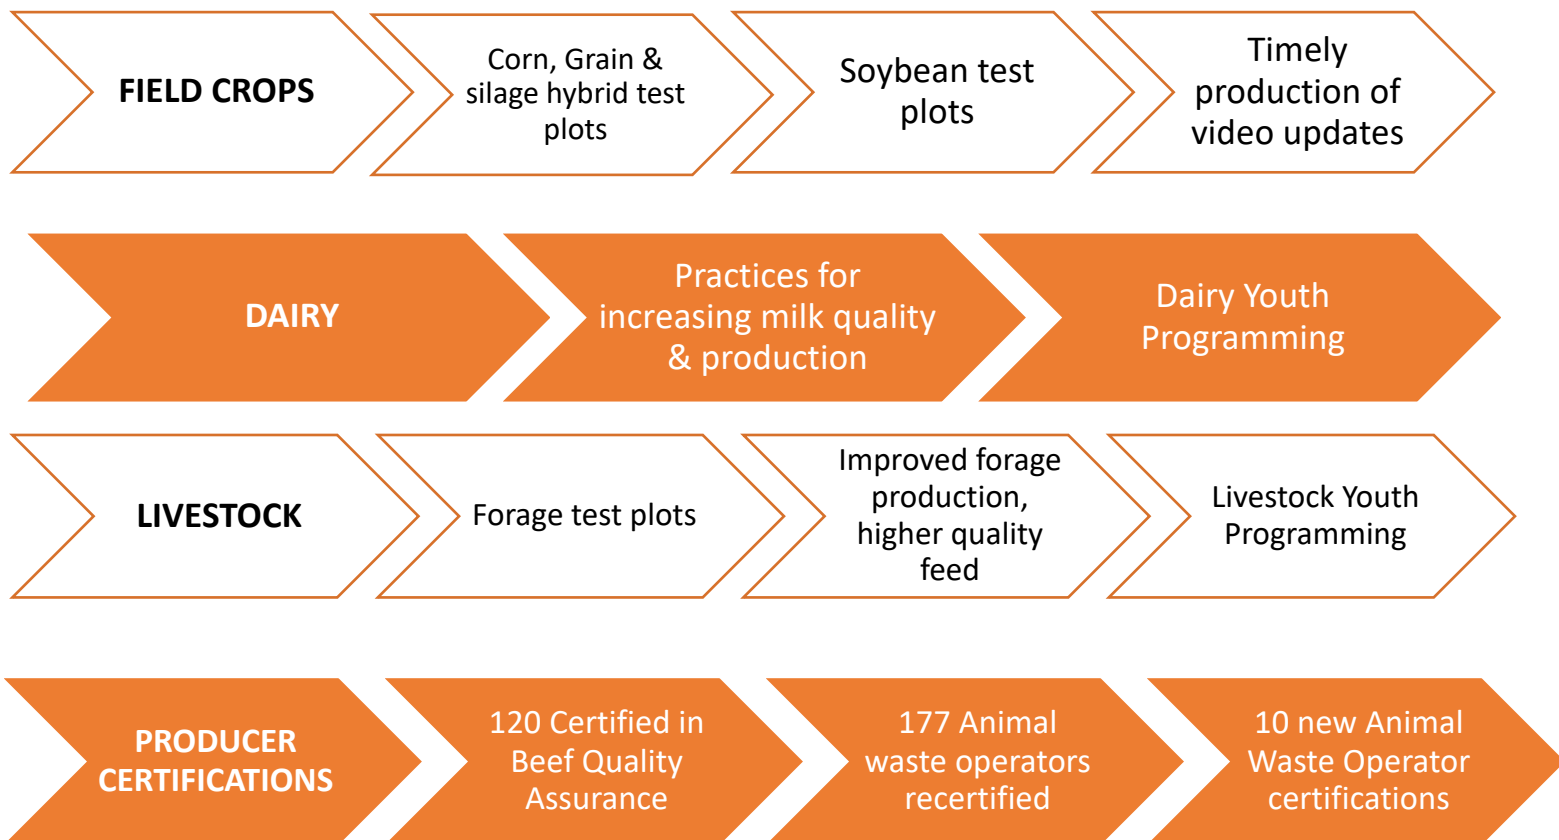

Cooperative Extension 2019 & 2020

Overall Impact to Iredell County

Animal Agriculture & Field Crops

Horticulture

Pestide Education and Certification

462 Private Applicators, 82 New certifications

1,060 Commercial Applicators with a Potential salary difference of \$2,730,825

Local Foods

Hosted NC Agritunity Regional Conference in 2019 & 2020

232 attendees, 88% improving a best management practice from knowledge gained

\$75,000 indicated profitability from programs

Food Safety & Nutrition